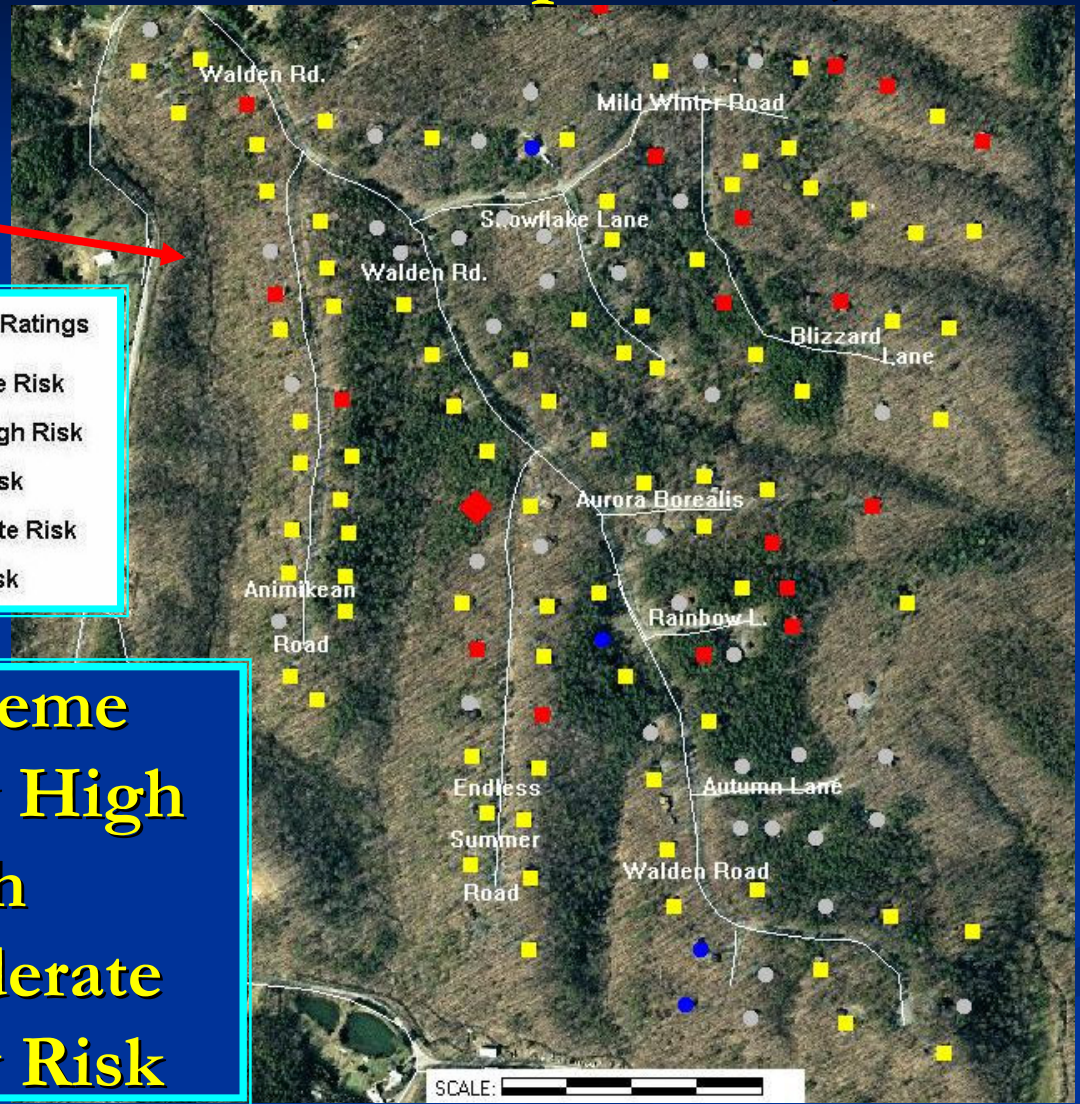

# Wildfire Hazard Assessments for Walden Woods

## 146 Homes Assessed September, 2010

Wildfire Hazard Assessment forms will be made available at WHOA office for home owners to review.

**1 - Extreme**  
**16 - Very High**  
**86 - High**  
**39 - Moderate**  
**4 - Low Risk**

**Average Hazard Rating: 69 High**