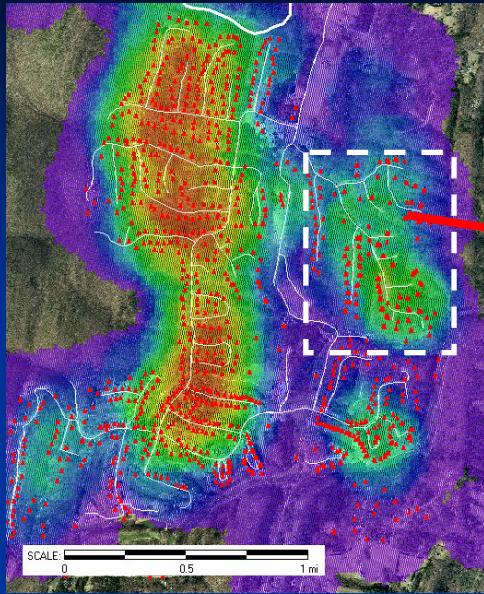

## 146 Homes Assessed September, 2010

Wildfire Hazard Assessment forms will be made available at WHOA office for home owners to review.

**1 - Extreme**  
**16 - Very High**  
**86 - High**  
**39 - Moderate**  
**4 - Low Risk**

**Average Hazard Rating: 69 High**