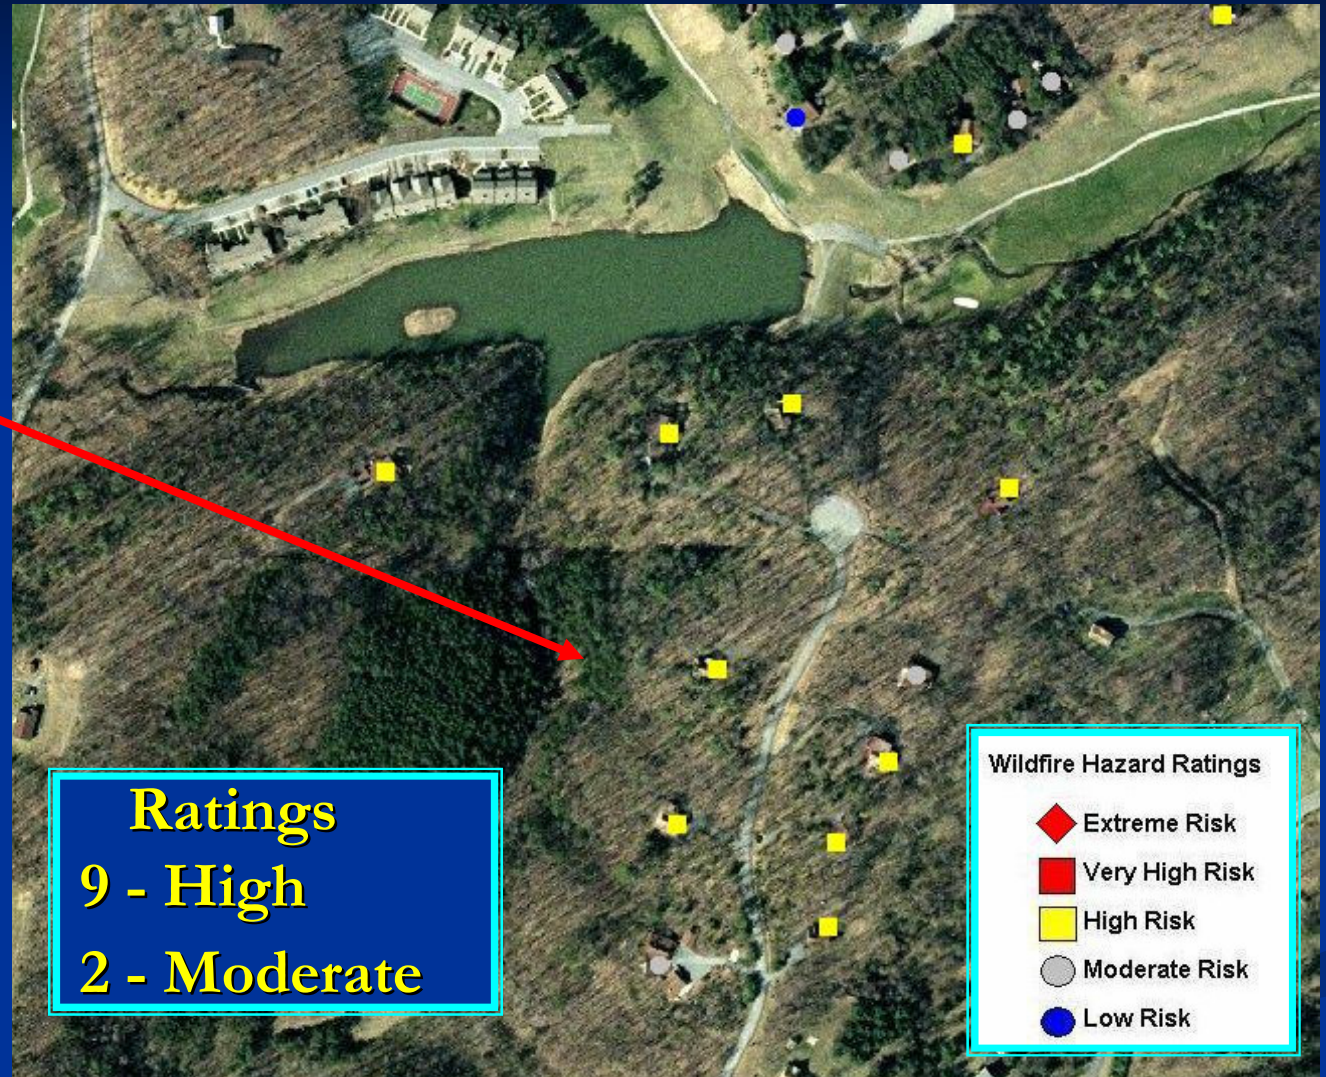

Wildfire Hazard Assessments for Rising Sun 11 Homes Assessed April, 2011

Wildfire Hazard Assessment forms will be made available at WHOA office for home owners to review.

Ratings
9 - High
2 - Moderate

Average Hazard Rating: 66 High