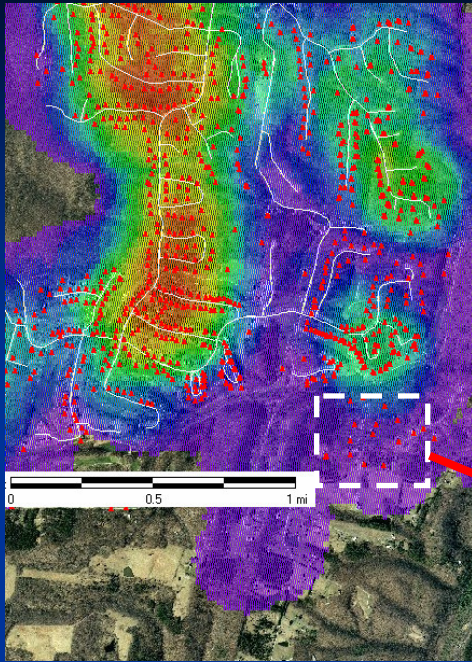

Wildfire Hazard Assessments for Rising Sun 11 Homes Assessed April, 2011

Wildfire Hazard Assessment forms will be made available at WHOA office for home owners to review.

Ratings
9 - High
2 - Moderate

Average Hazard Rating: 66 High